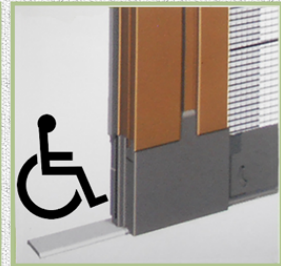

PLEATED DOOR SCREEN

Maximum height: 2.5 mt
 Maximum span of a single screen: "door height -20cm"

Japanese PP mesh
 UV stabilised

Caterpillar
 retractable track

Flat floor track

Opening option and multi module configuration (single, double, train)

Extra Large is an Eco Insect Screens option. Extra strength and support is achieved by adding two fine aluminium ribs in the centre.
 It is standard for opening over 150cm
 It is possible to install an extra large and a normal screen together where two single screens of different size are needed

ECO INSECT SCREENS DOOR MODEL IS AVAILABLE IN
 WHITE AND TIMBER COLOUR OR CUTOMISED POWDERCOATING