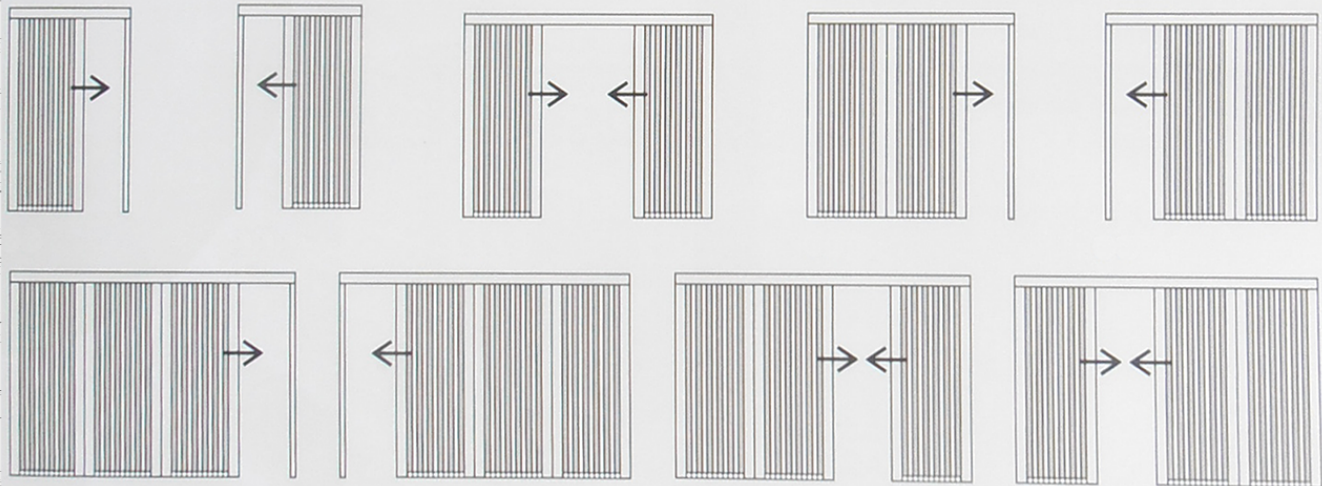

PLEATED DOOR SCREEN

Maximum height: 2.5 mt
 Maximum span of a single screen: "door height -20cm"

Japanese PP mesh
 UV stabilised

Caterpillar
 retractable track

Flat floor track

Opening option and multi module configuration (single, double, train)

Extra Large is an Eco Insect Screens option. Extra strength and support is achieved by adding two fine aluminium ribs in the centre.
 It is standard for opening over 150cm
 It is possible to install an extra large and a normal screen together where two single screens of different size are needed

ECO INSECT SCREENS DOOR MODEL IS AVAILABLE IN
 WHITE AND TIMBER COLOUR OR CUTOMISED POWDERCOATING