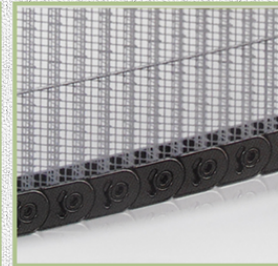

PLEATED DOOR SCREEN

Maximum height: 2.5 mt
 Maximum span of a single screen: "door height -20cm"

Japanese PP mesh
 UV stabilised

Caterpillar
 retractable track

Flat floor track

Opening option and multi module configuration (single, double, train)

Extra Large is an Eco Insect Screens option. Extra strength and support is achieved by adding two fine aluminium ribs in the centre.
 It is standard for opening over 150cm
 It is possible to install an extra large and a normal screen together where two single screens of different size are needed

ECO INSECT SCREENS DOOR MODEL IS AVAILABLE IN
 WHITE AND TIMBER COLOUR OR CUTOMISED POWDERCOATING