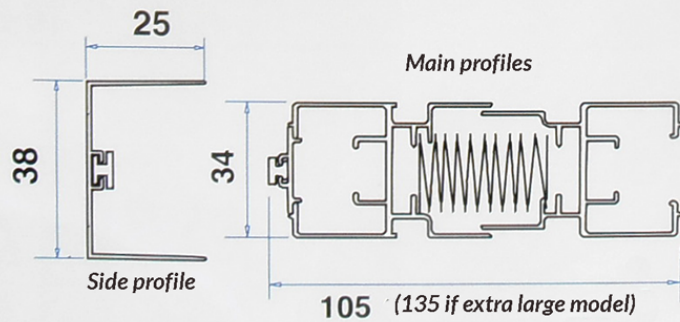

PLEATED DOOR SCREEN

Maximum height: 2.5 mt
 Maximum span of a single screen: "door height -20cm"

Japanese PP mesh
 UV stabilised

Caterpillar
 retractable track

Flat floor track

Opening option and multi module configuration (single, double, train)

Extra Large is an Eco Insect Screens option. Extra strength and support is achieved by adding two fine aluminium ribs in the centre.
 It is standard for opening over 150cm
 It is possible to install an extra large and a normal screen together where two single screens of different size are needed