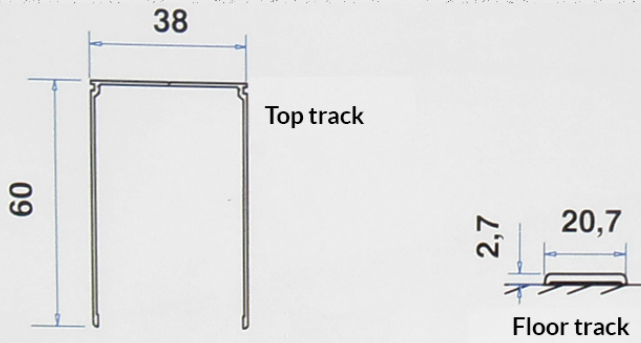

PLEATED DOOR SCREEN

Maximum height: 2.5 mt
 Maximum span of a single screen: "door height -20cm"

Japanese PP mesh
 UV stabilised

Caterpillar
 retractable track

Flat floor track

Opening option and multi module configuration (single, double, train)

Extra Large is an Eco Insect Screens option. Extra strength and support is achieved by adding two fine aluminium ribs in the centre.
 It is standard for opening over 150cm
 It is possible to install an extra large and a normal screen together where two single screens of different size are needed